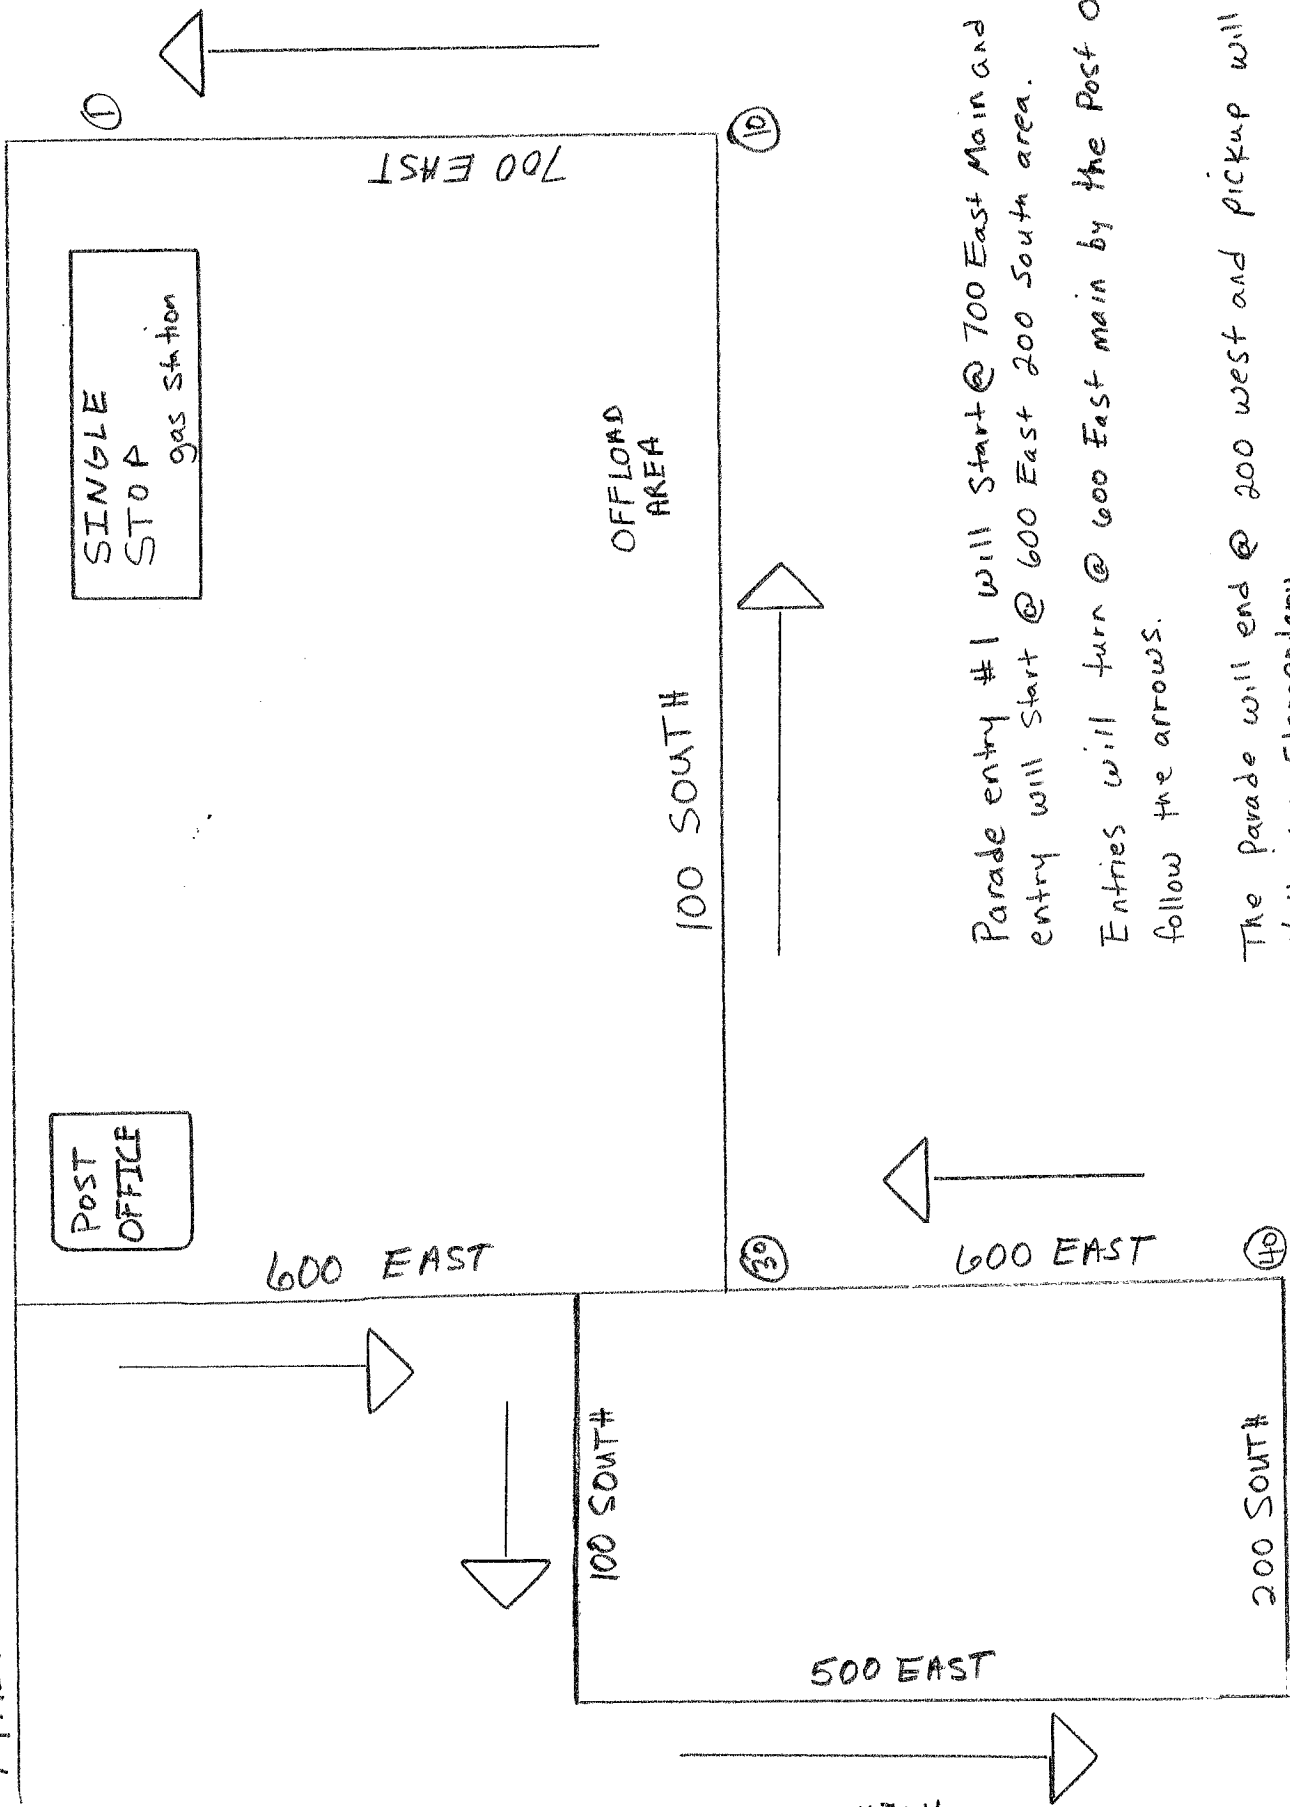

MAIN STREET

SINGLE STOP gas station

Post OFFICE

700 EAST

OFFLOAD AREA

100 SOUTH

600 EAST

600 EAST

100 SOUTH

500 EAST

200 SOUTH

OFFLOAD AREA

Parade entry #1 will start @ 700 East Main and the last entry will start @ 600 East 200 South area.

Entries will turn @ 600 East main by the Post Office and follow the arrows.

The Parade will end @ 200 west and pickup will be at Wellington Elementary